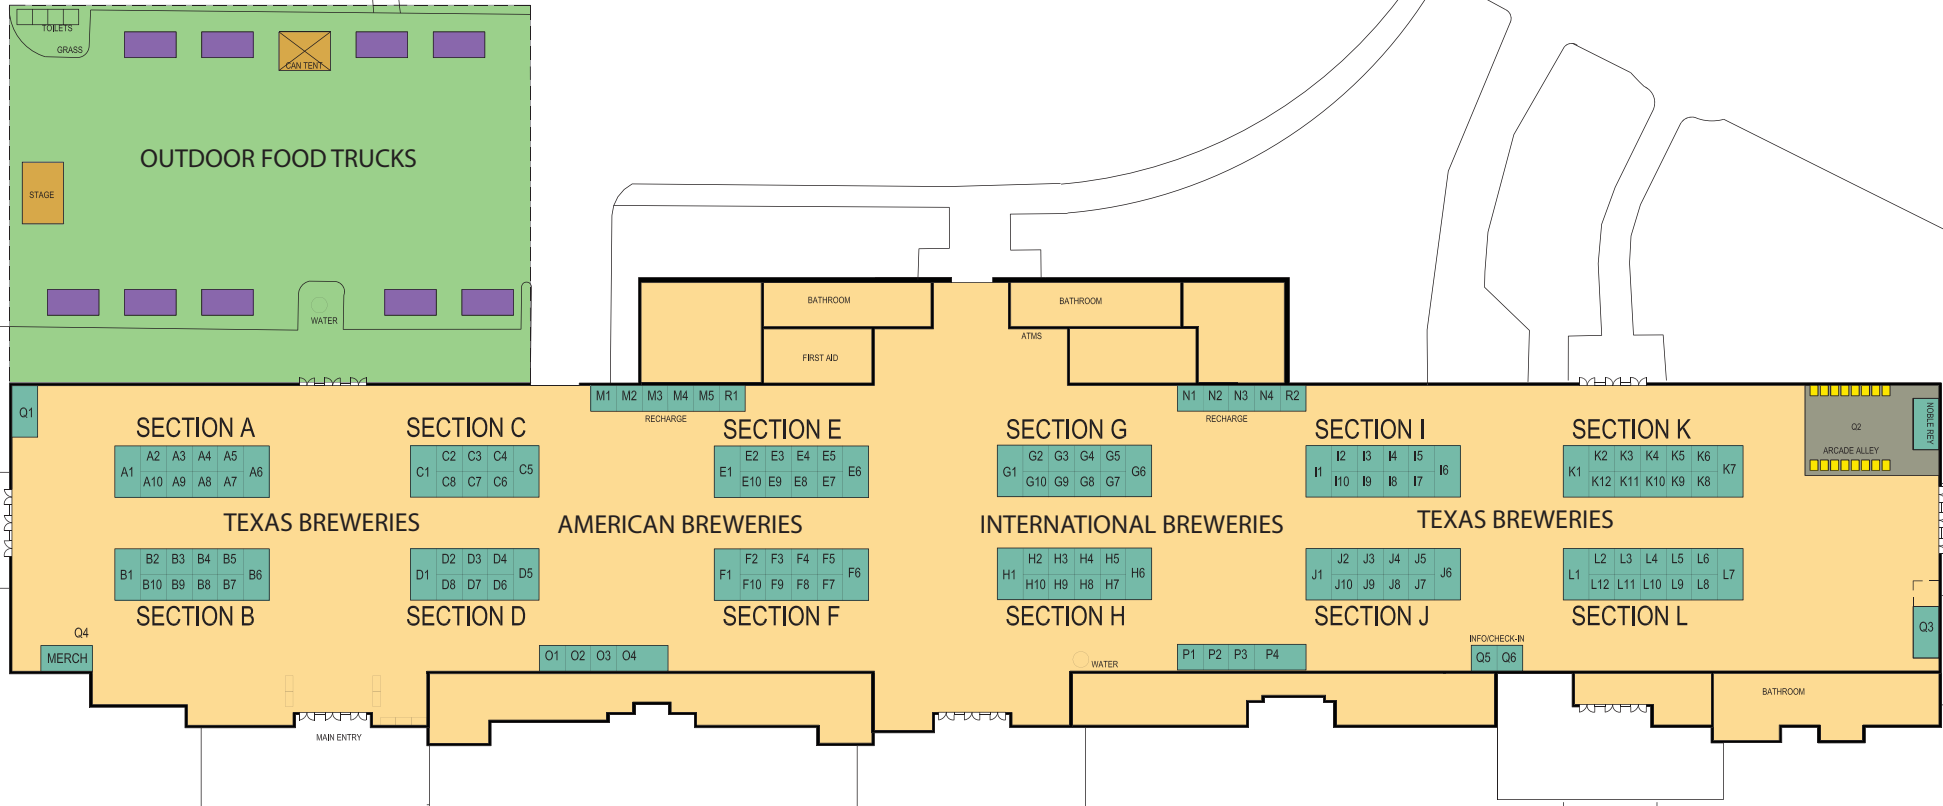

BIG TEXAS BEER FEST 2017 PARTY MAP

BOOTH	Company Name:
B10	(512) Brewing Company
A8	3 Nations Brewing Company
O4	903 Brewers
F4	Ace Premium Craft Cider
C6	Adelbert's Brewery
B2	Alamo Beer Co.
H7	Alaskan Brewing Co.
G6	Alesmith
J2	Alltech Lexington
A3	Argus Cidery
K1	Armadillo Ale Works
J4	Asahi Beer USA
B9	Audacity Brew House
A9	Austin Eastciders
K3	AustiNuts Wholesale Inc
F7	Avery Brewing Company
D3	Backcountry Brewery
G1	Ballast Point Brewing
M4	Beard Supply LLC
E6	Bell's Brewery
D7	Big Bend Brewing Co.
D5	Bishop Cider
K4	Bitter Sisters Brewing Company