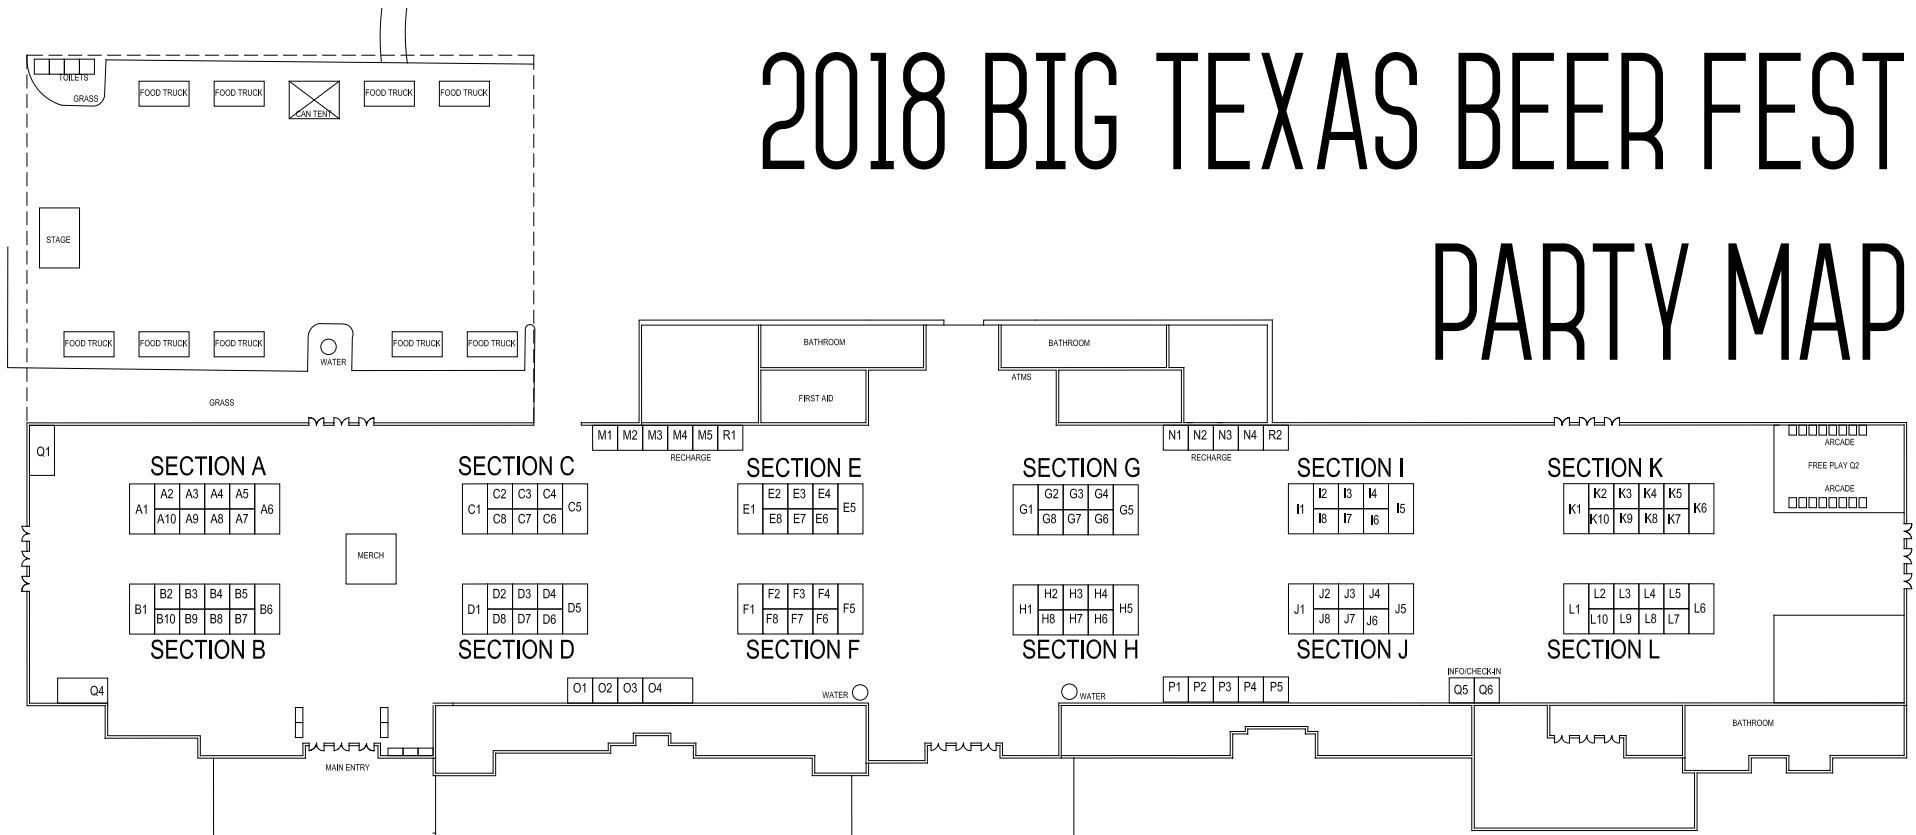

2018 BIG TEXAS BEER FEST PARTY MAP

Company Name:	booth
3 Nations Brewing	A8
903 Brewers	O4
Adelbert's Brewery	C3
Alaskan Brewing Company	H8
Alesmith Brewing Company	G3
Armadillo Ale Works	K10
Asahi Beer	J2
Austin Eastciders	H1
Avery Brewing Company	F6
Ballast Point Brewing Co.	G1
Beard Supply	M4
Bell's Brewery	E8
Big Bend Brewing Company	D7
Bishop Cider Company	D5
Bitter Sisters Brewing	D3
Boulevard Brewing Company	G2
BrainDead Brewing	L8
Breckenridge Brewery	I2
Brockhouse Jerky	M5
Buffalo Bayou	C8